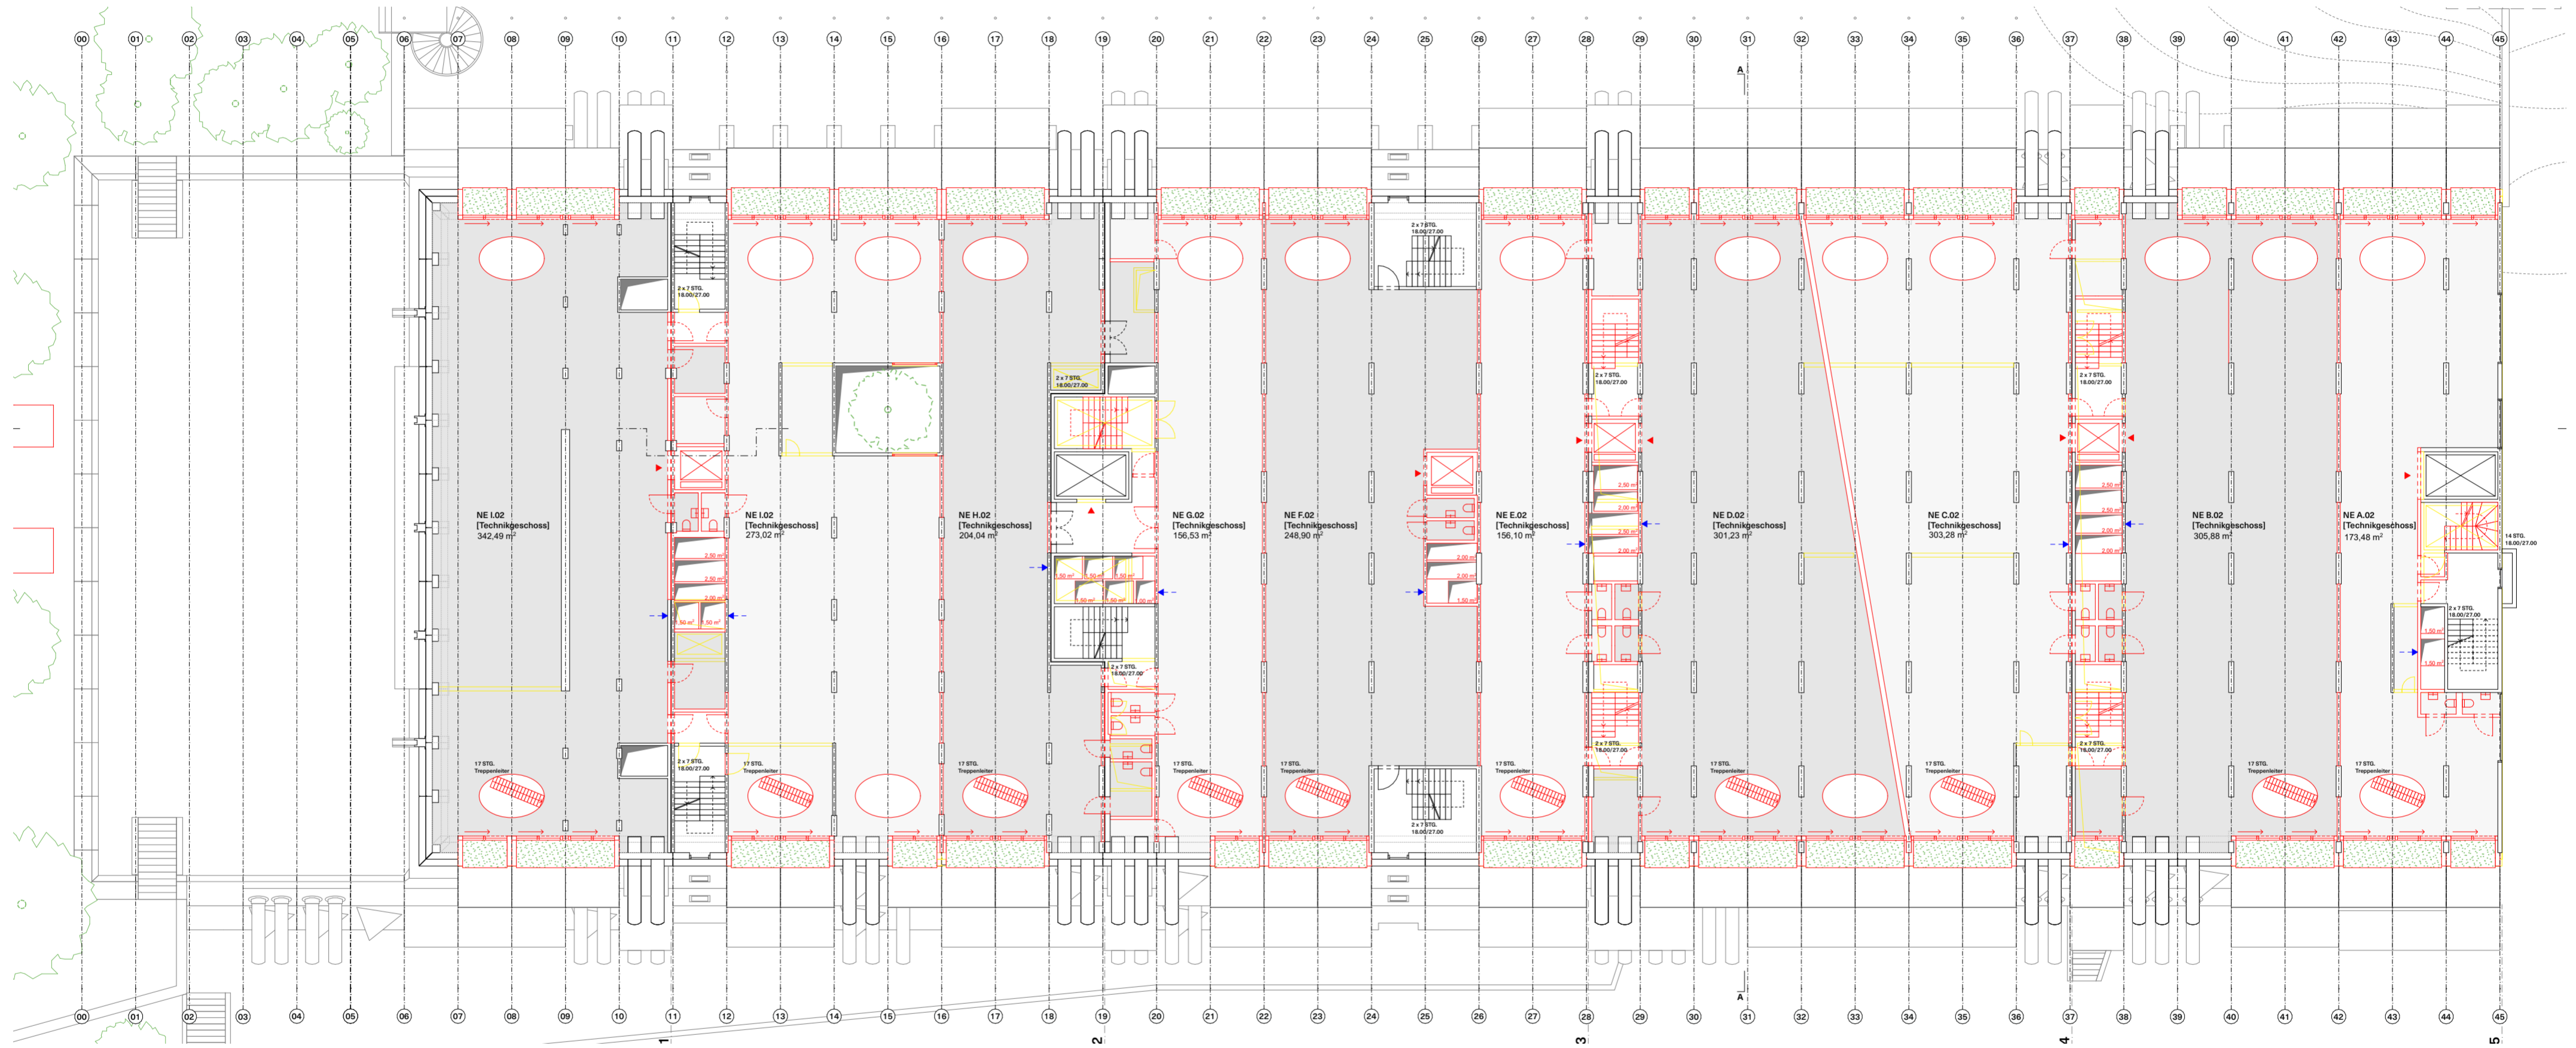

LEVEL 0 (higher level of duplex 02)

MÄUSEBUNKER CC

LEVEL 1 (lower level of duplex 02)

© b+ Prototypen GmbH (bplus.xyz, 2023)

This work is licensed under the Creative Commons Attribution-NonCommercial-NoDerivatives [CC BY-NC-ND] License. You are free to download and use this work, provided that you do not make a profit from it, you attribute the work to b+ / bplus.xyz and you do not create derivative works based on it.