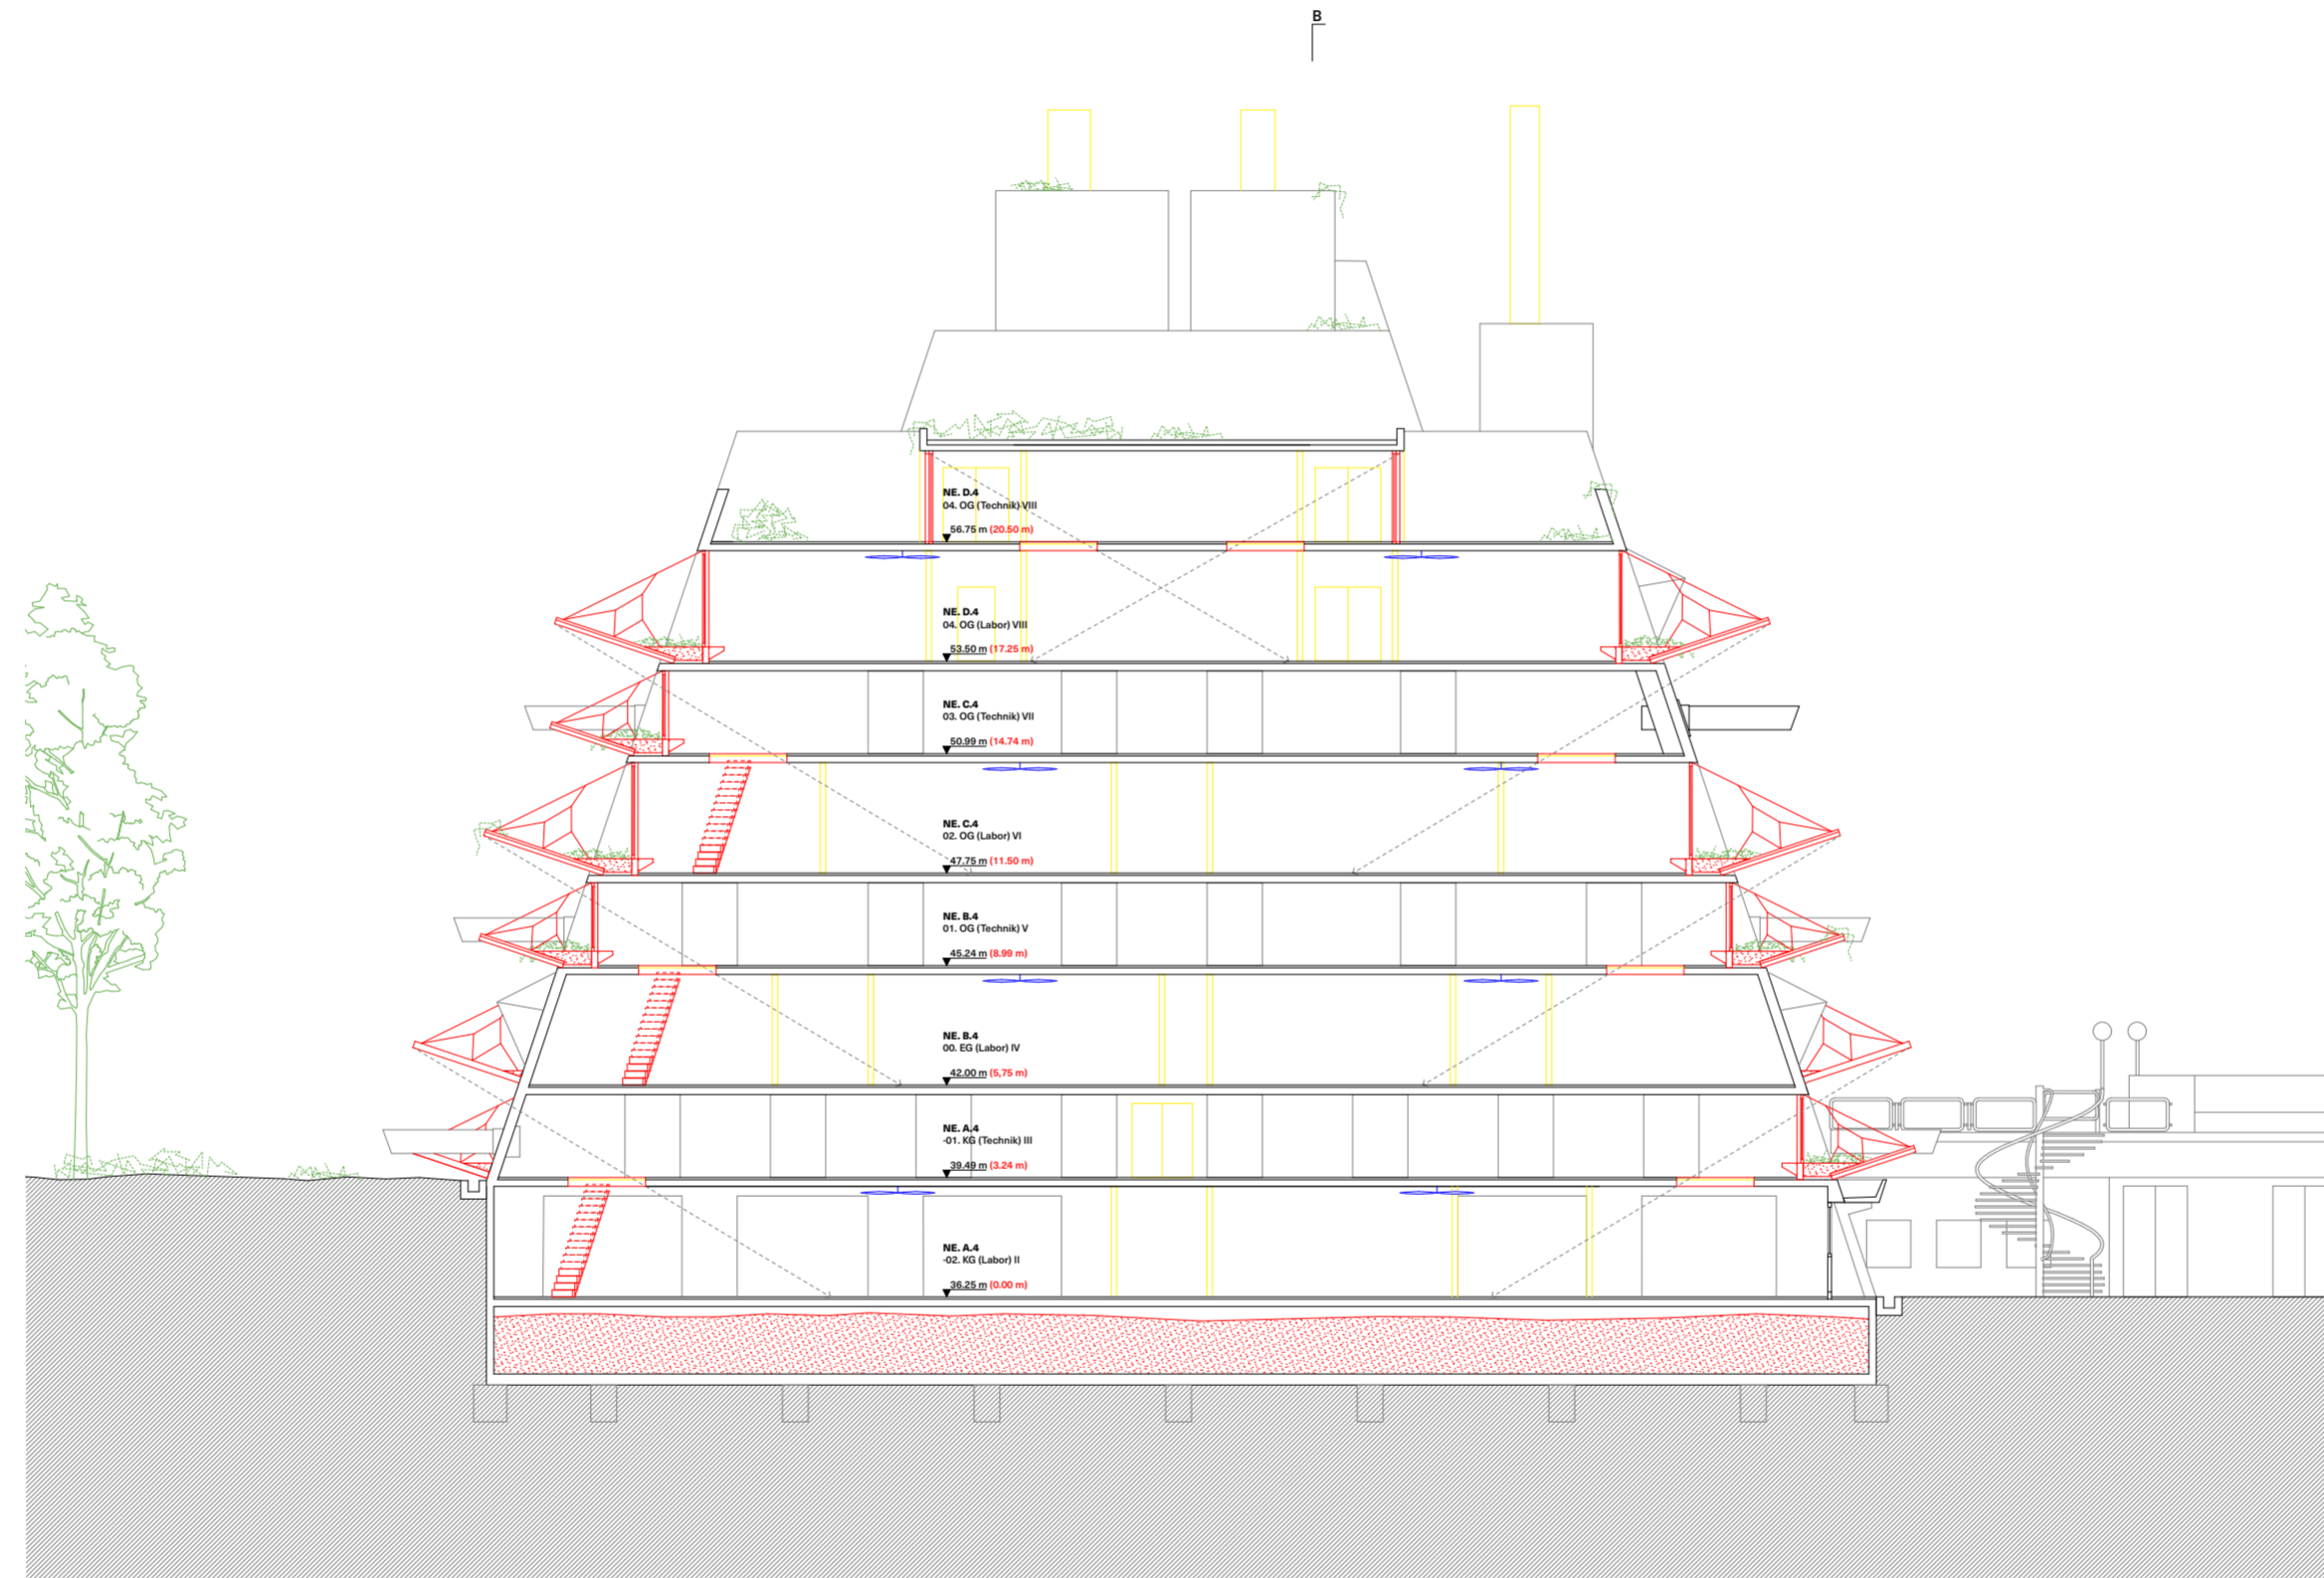

LONGITUDINAL SECTION B-B

MÄUSEBUNKER CC

© b+ Prototypen GmbH (bplus.xyz, 2023)

This work is licensed under the Creative Commons Attribution-NonCommercial-NoDerivatives [CC BY-NC-ND] License. You are free to download and use this work, provided that you do not make a profit from it, you attribute the work to b+ / bplus.xyz and you do not create derivative works based on it.