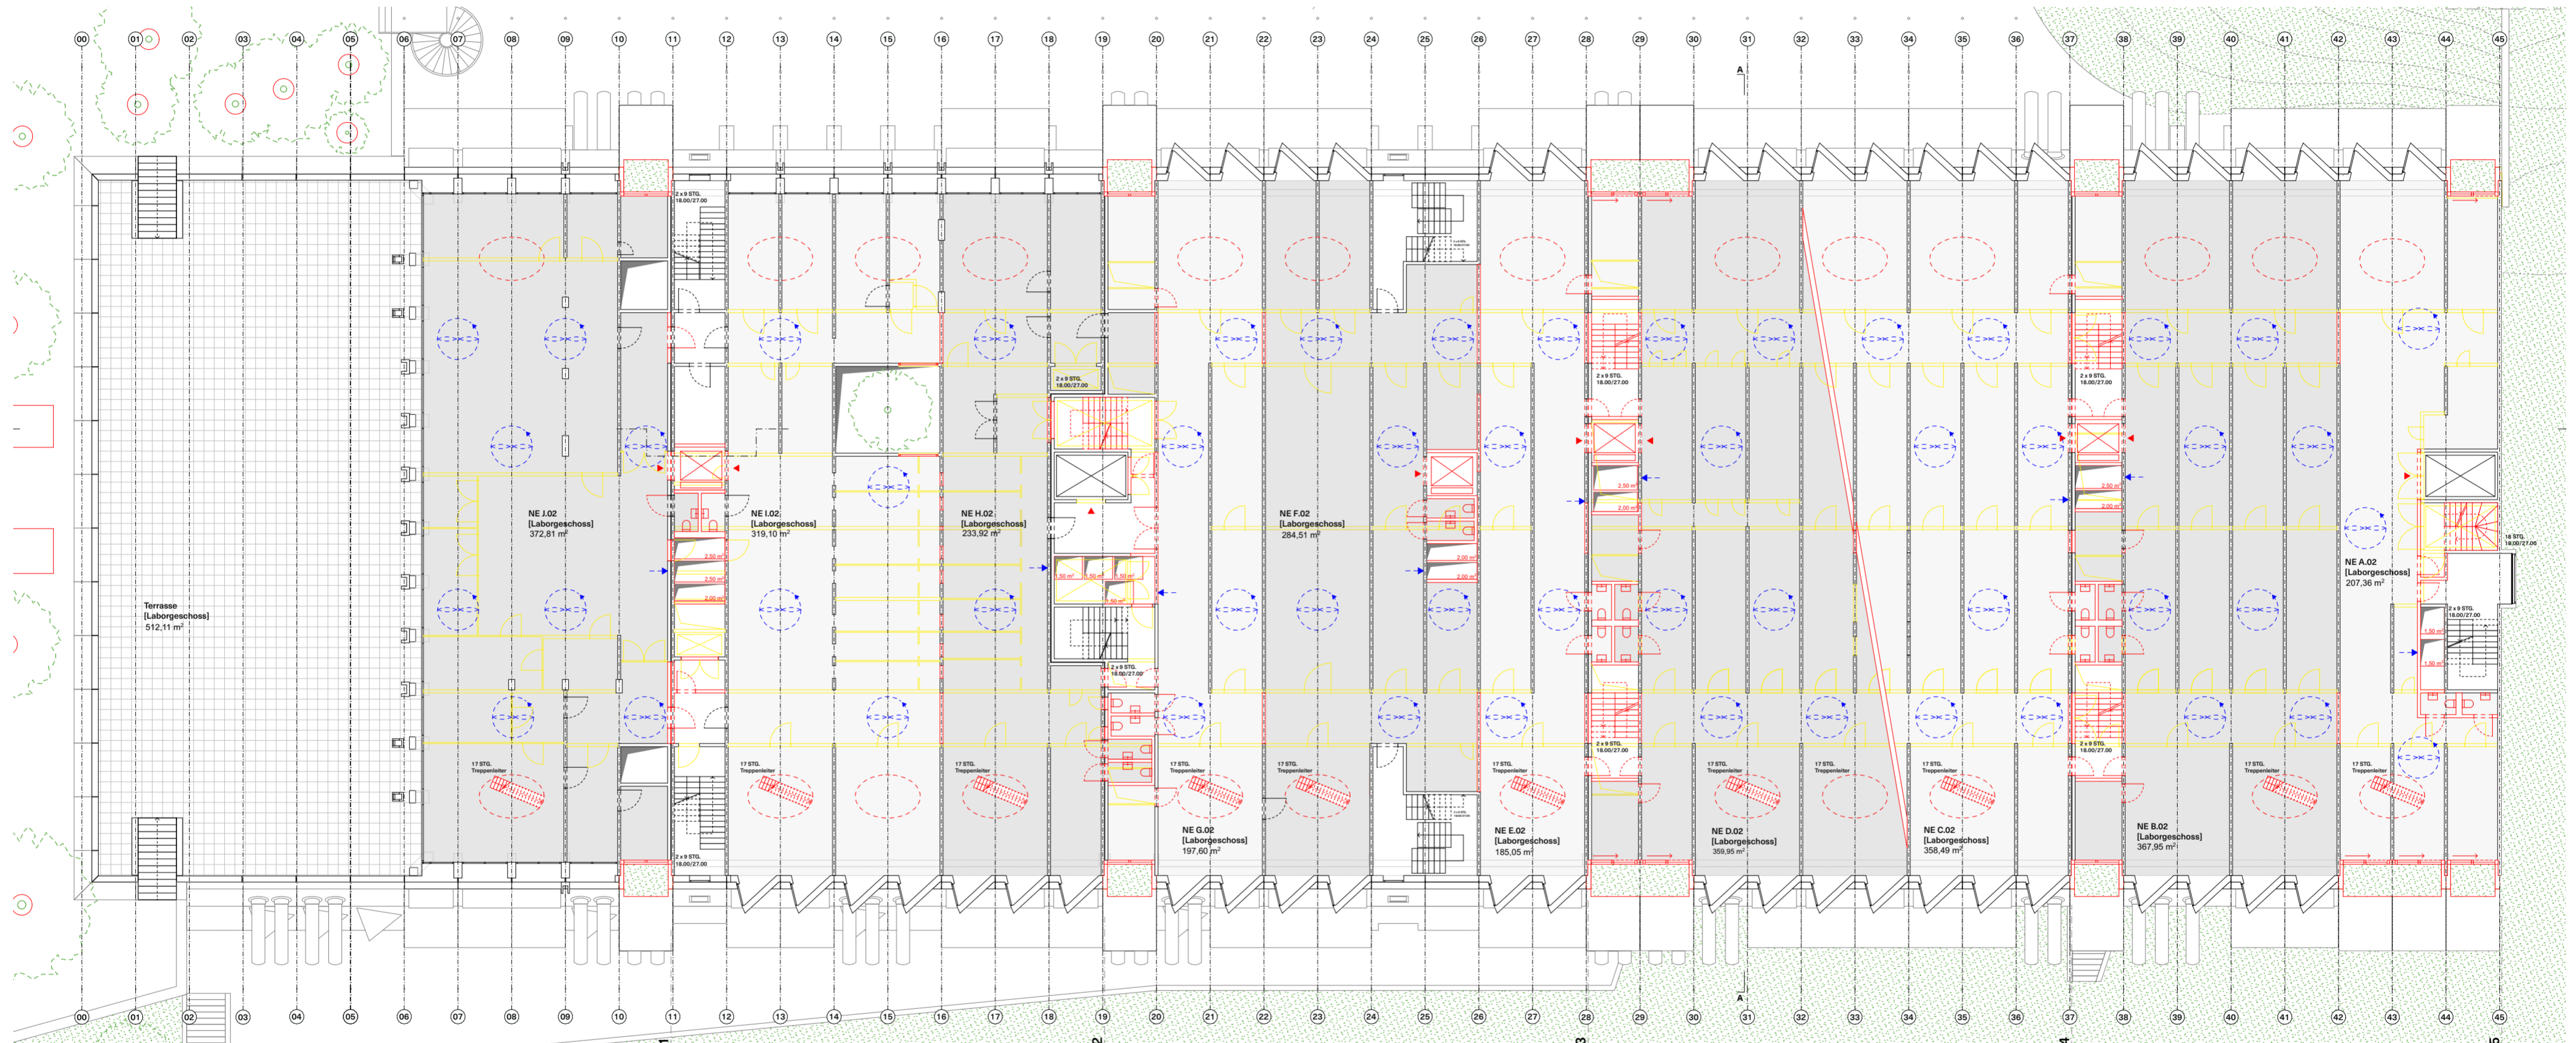

LEVEL -1 (lower level of duplex 01)

MÄUSEBUNKER CC

© b+ Prototypen GmbH (bplus.xyz, 2023)

This work is licensed under the Creative Commons Attribution-NonCommercial-NoDerivatives [CC BY-NC-ND] License. You are free to download and use this work, provided that you do not make a profit from it, you attribute the work to b+ / bplus.xyz and you do not create derivative works based on it.