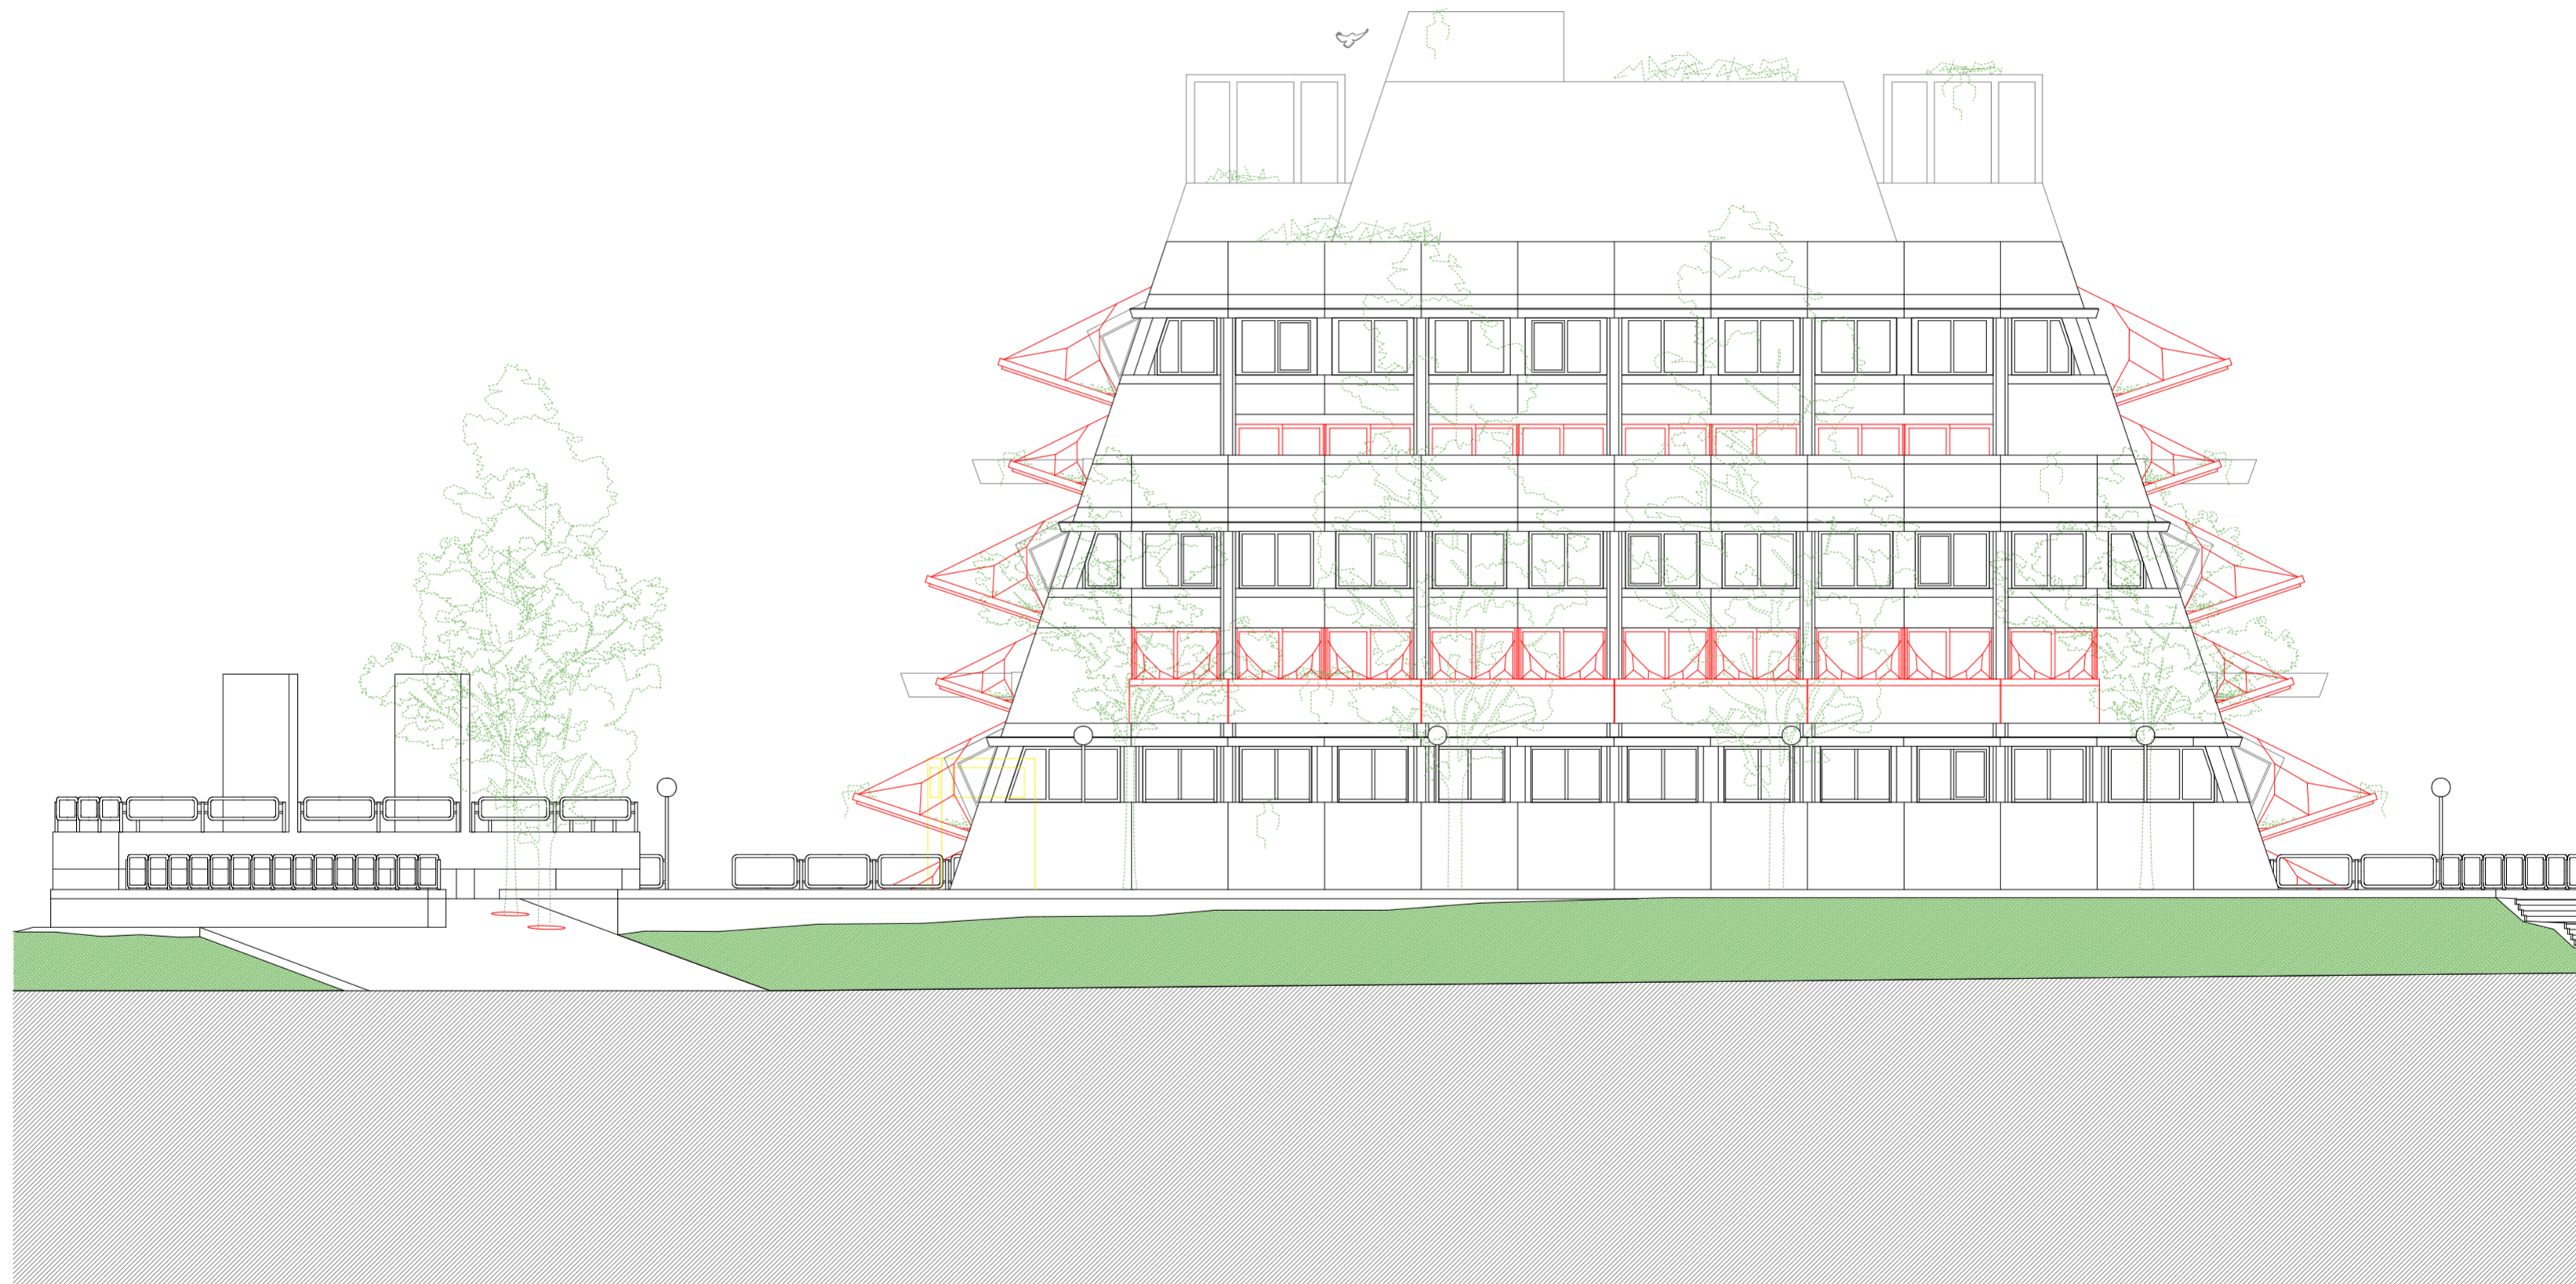

ELEVATION SOUTH-EAST

MÄUSEBUNKER CC

© b+ Prototypen GmbH (bplus.xyz, 2023)

This work is licensed under the Creative Commons Attribution-NonCommercial-NoDerivatives [CC BY-NC-ND] License. You are free to download and use this work, provided that you do not make a profit from it, you attribute the work to b+ / bplus.xyz and you do not create derivative works based on it.