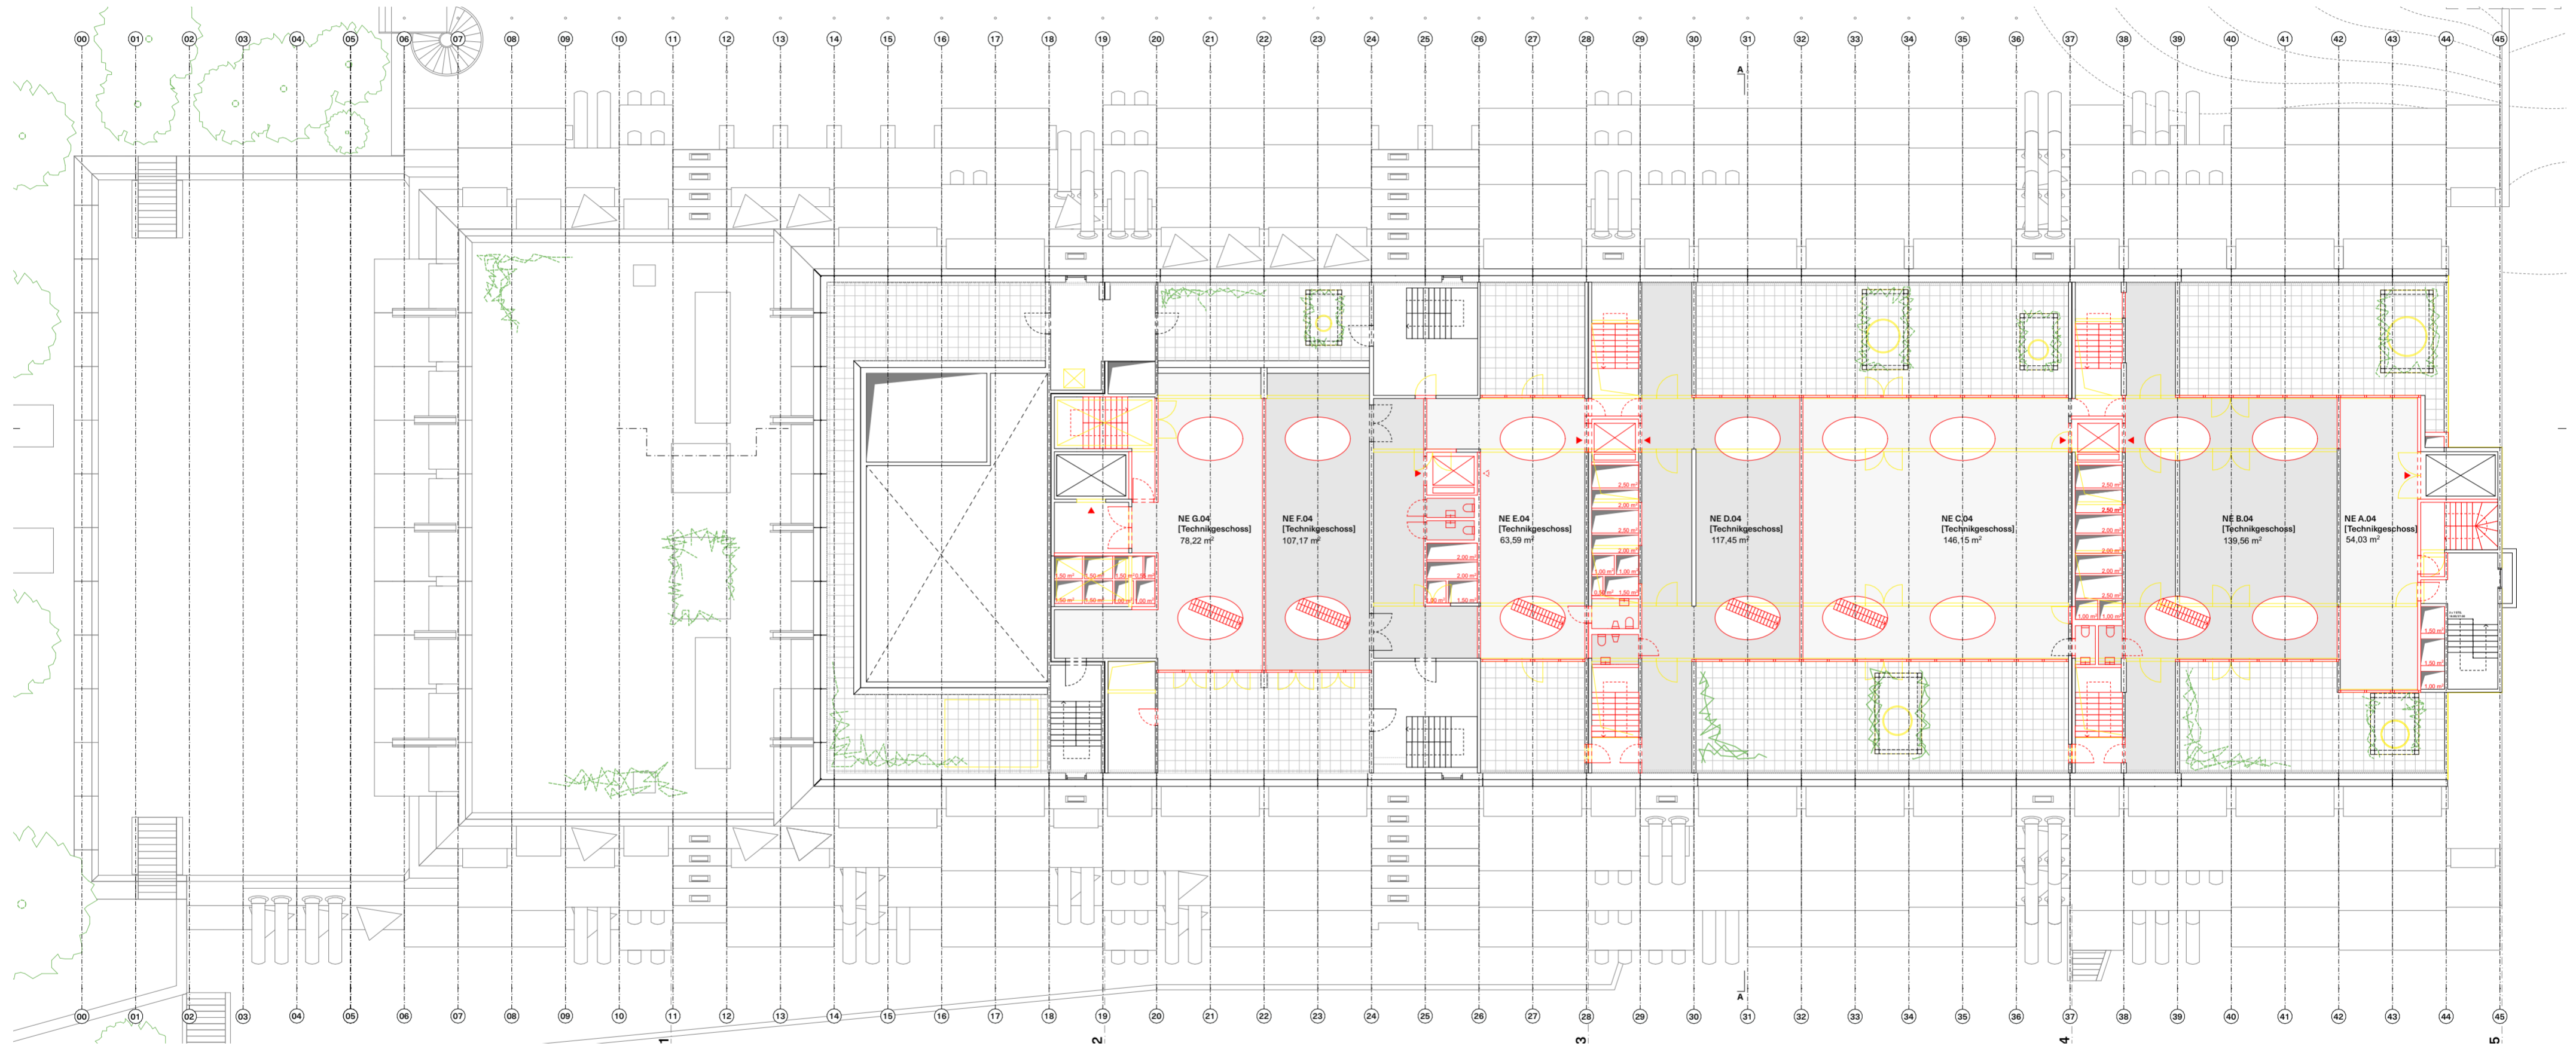

LEVEL 4 (higher level of duplex 04)

MÄUSEBUNKER CC

© b+ Prototypen GmbH (bplus.xyz, 2023)

This work is licensed under the Creative Commons Attribution-NonCommercial-NoDerivatives [CC BY-NC-ND] License. You are free to download and use this work, provided that you do not make a profit from it, you attribute the work to b+ / bplus.xyz and you do not create derivative works based on it.