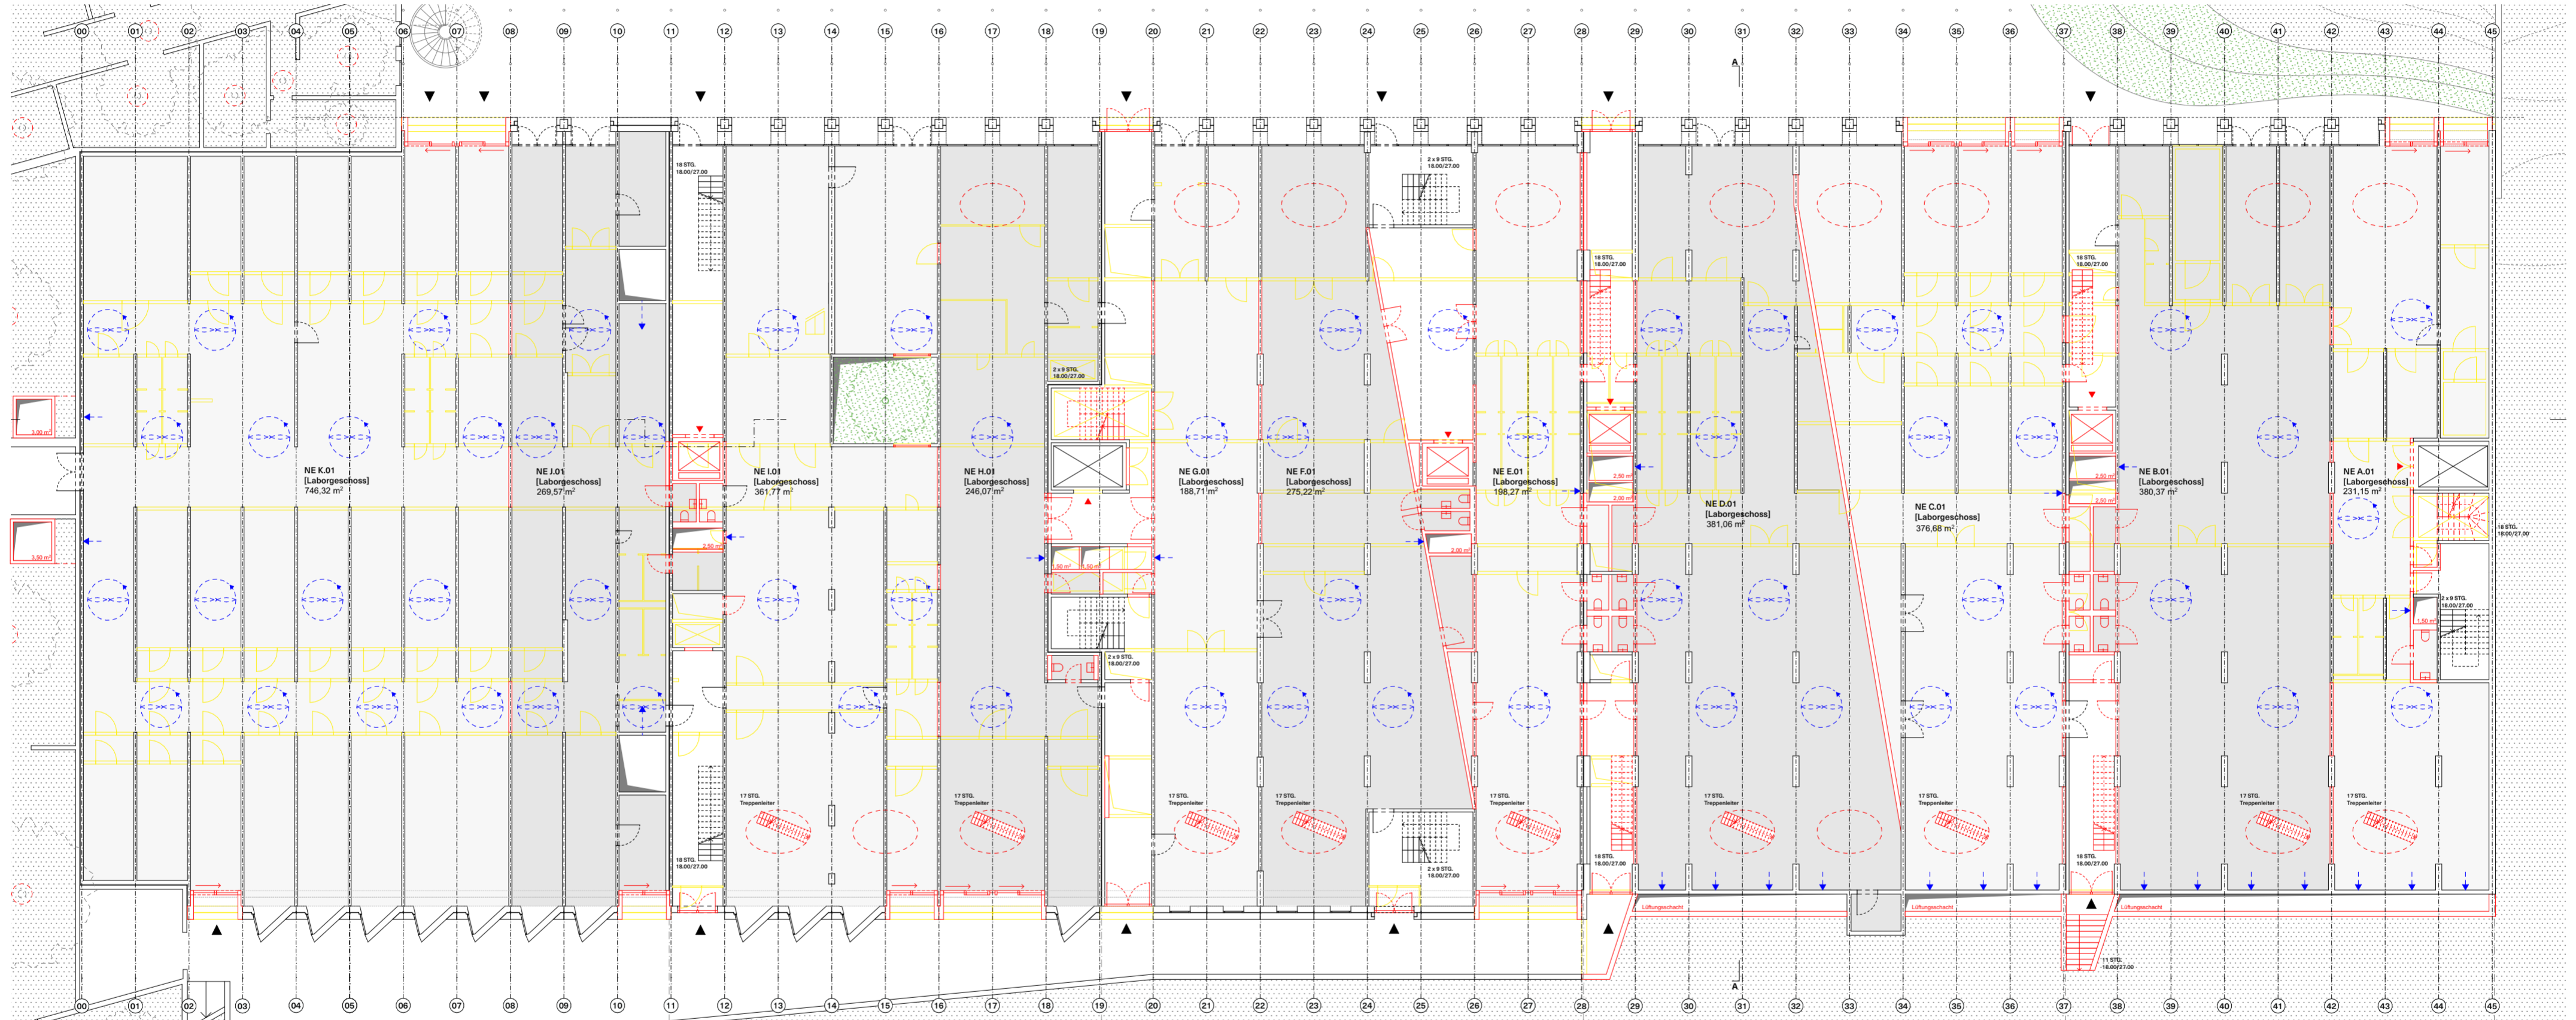

MÄUSEBUNKER CC

DUPLEX 01

DUPLEX 02

PROGRAM-SCHEME

MÄUSEBUNKER CC

LEVEL -2 (higher level of duplex 01)

© b+ Prototypen GmbH (bplus.xyz, 2023)

This work is licensed under the Creative Commons Attribution-NonCommercial-NoDerivatives [CC BY-NC-ND] License. You are free to download and use this work, provided that you do not make a profit from it, you attribute the work to b+ / bplus.xyz and you do not create derivative works based on it.

MÄUSEBUNKER CC

LEVEL -1 (lower level of duplex 01)

© b+ Prototypen GmbH (bplus.xyz, 2023)

This work is licensed under the Creative Commons Attribution-NonCommercial-NoDerivatives [CC BY-NC-ND] License. You are free to download and use this work, provided that you do not make a profit from it, you attribute the work to b+ / bplus.xyz and you do not create derivative works based on it.