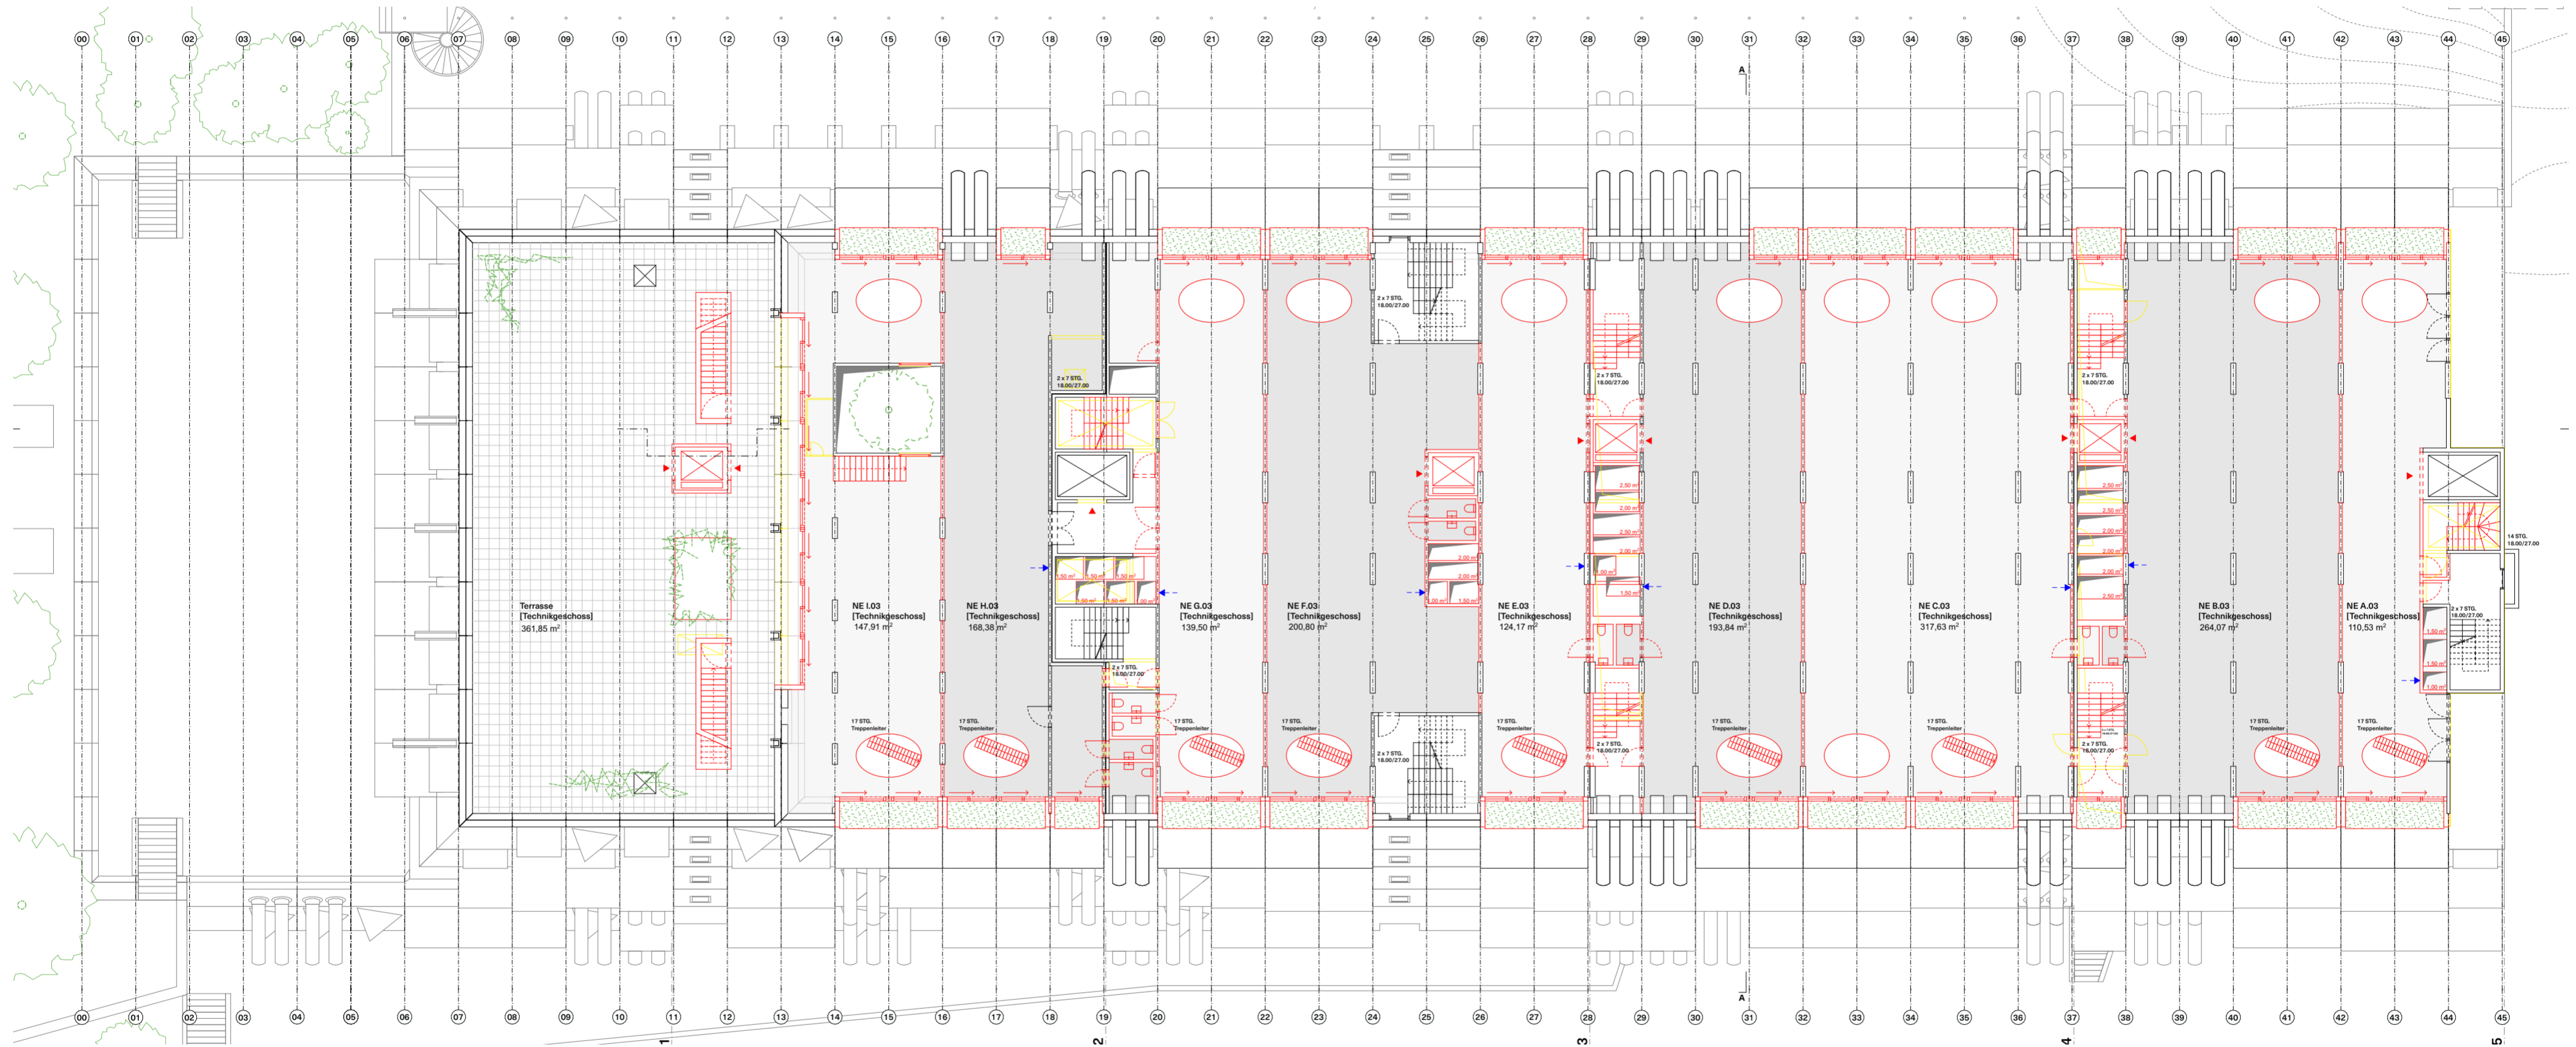

LEVEL 2 (higher level of duplex 03)

MÄUSEBUNKER CC

© b+ Prototypen GmbH (bplus.xyz, 2023)

This work is licensed under the Creative Commons Attribution-NonCommercial-NoDerivatives [CC BY-NC-ND] License. You are free to download and use this work, provided that you do not make a profit from it, you attribute the work to b+ / bplus.xyz and you do not create derivative works based on it.