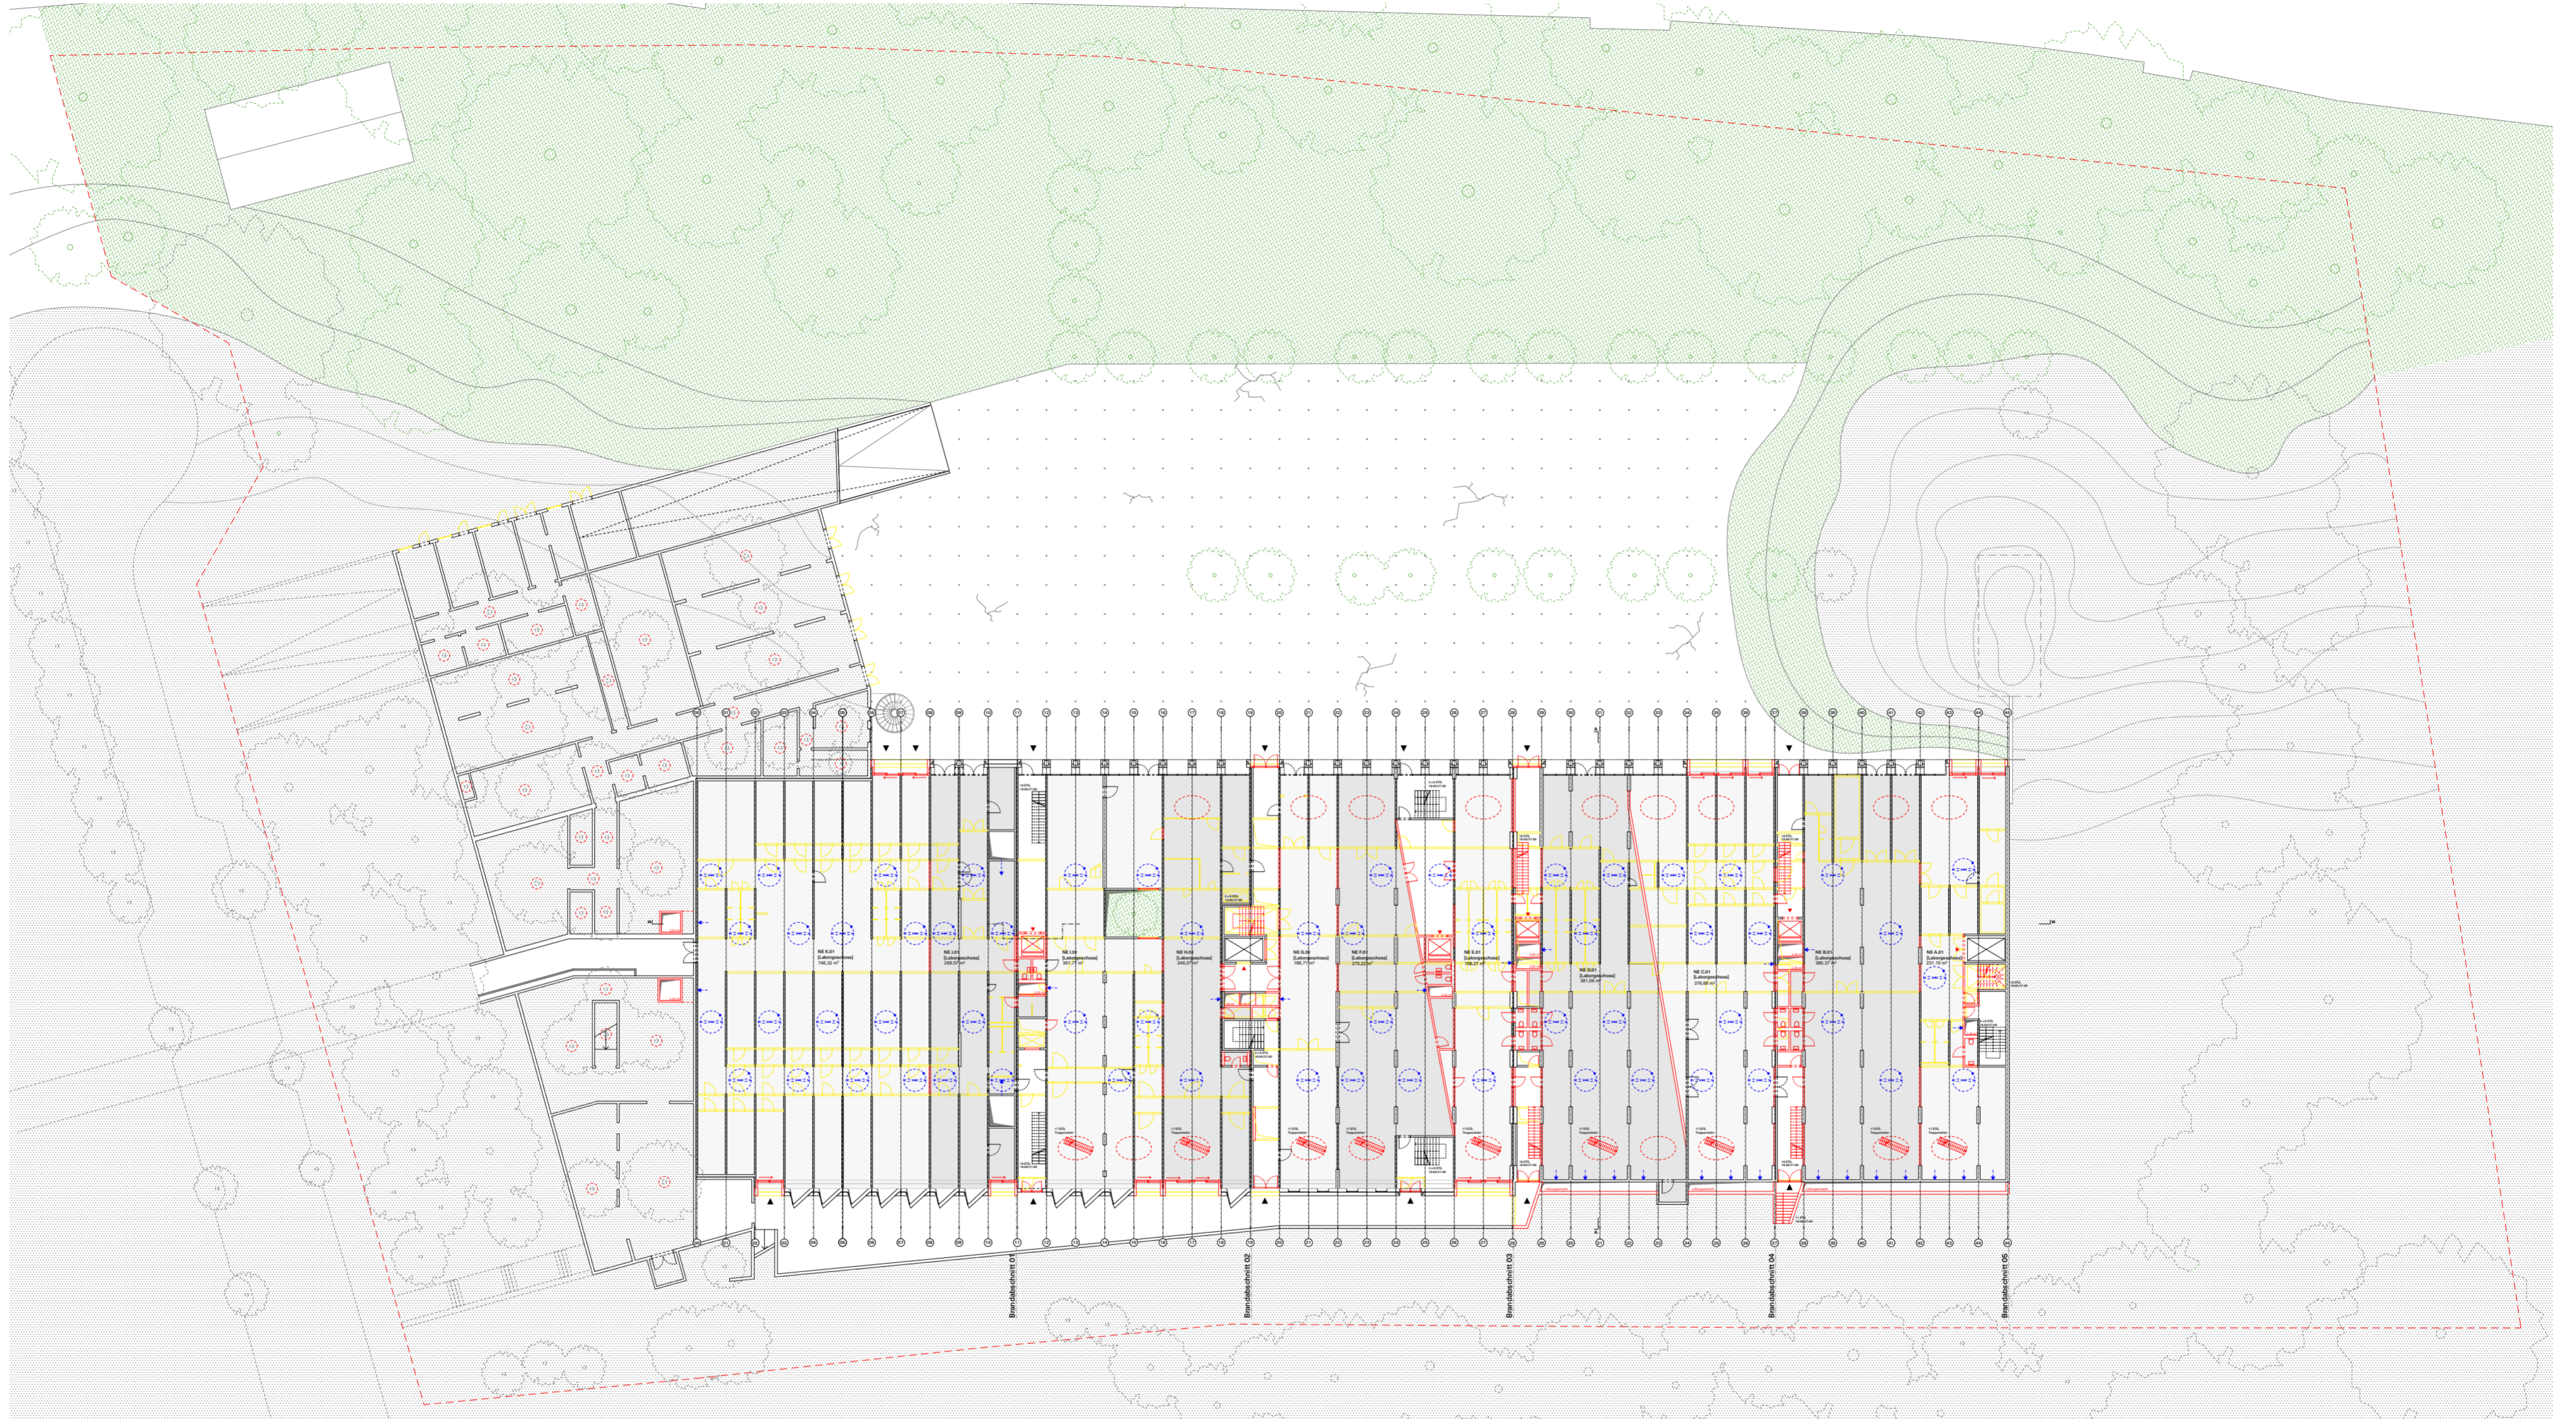

MÄUSEBUNKER CC

SITE PLAN

© b+ Prototypen GmbH (bplus.xyz, 2023)

This work is licensed under the Creative Commons Attribution-NonCommercial-NoDerivatives [CC BY-NC-ND] License. You are free to download and use this work, provided that you do not make a profit from it, you attribute the work to b+ / bplus.xyz and you do not create derivative works based on it.

MÄUSEBUNKER CC

DUPLEX 01

DUPLEX 02

PROGRAM-SCHEME

MÄUSEBUNKER CC

LEVEL -2 (higher level of duplex 01)

© b+ Prototypen GmbH (bplus.xyz, 2023)

This work is licensed under the Creative Commons Attribution-NonCommercial-NoDerivatives [CC BY-NC-ND] License. You are free to download and use this work, provided that you do not make a profit from it, you attribute the work to b+ / bplus.xyz and you do not create derivative works based on it.

MÄUSEBUNKER CC

LEVEL -1 (lower level of duplex 01)

© b+ Prototypen GmbH (bplus.xyz, 2023)

This work is licensed under the Creative Commons Attribution-NonCommercial-NoDerivatives [CC BY-NC-ND] License. You are free to download and use this work, provided that you do not make a profit from it, you attribute the work to b+ / bplus.xyz and you do not create derivative works based on it.