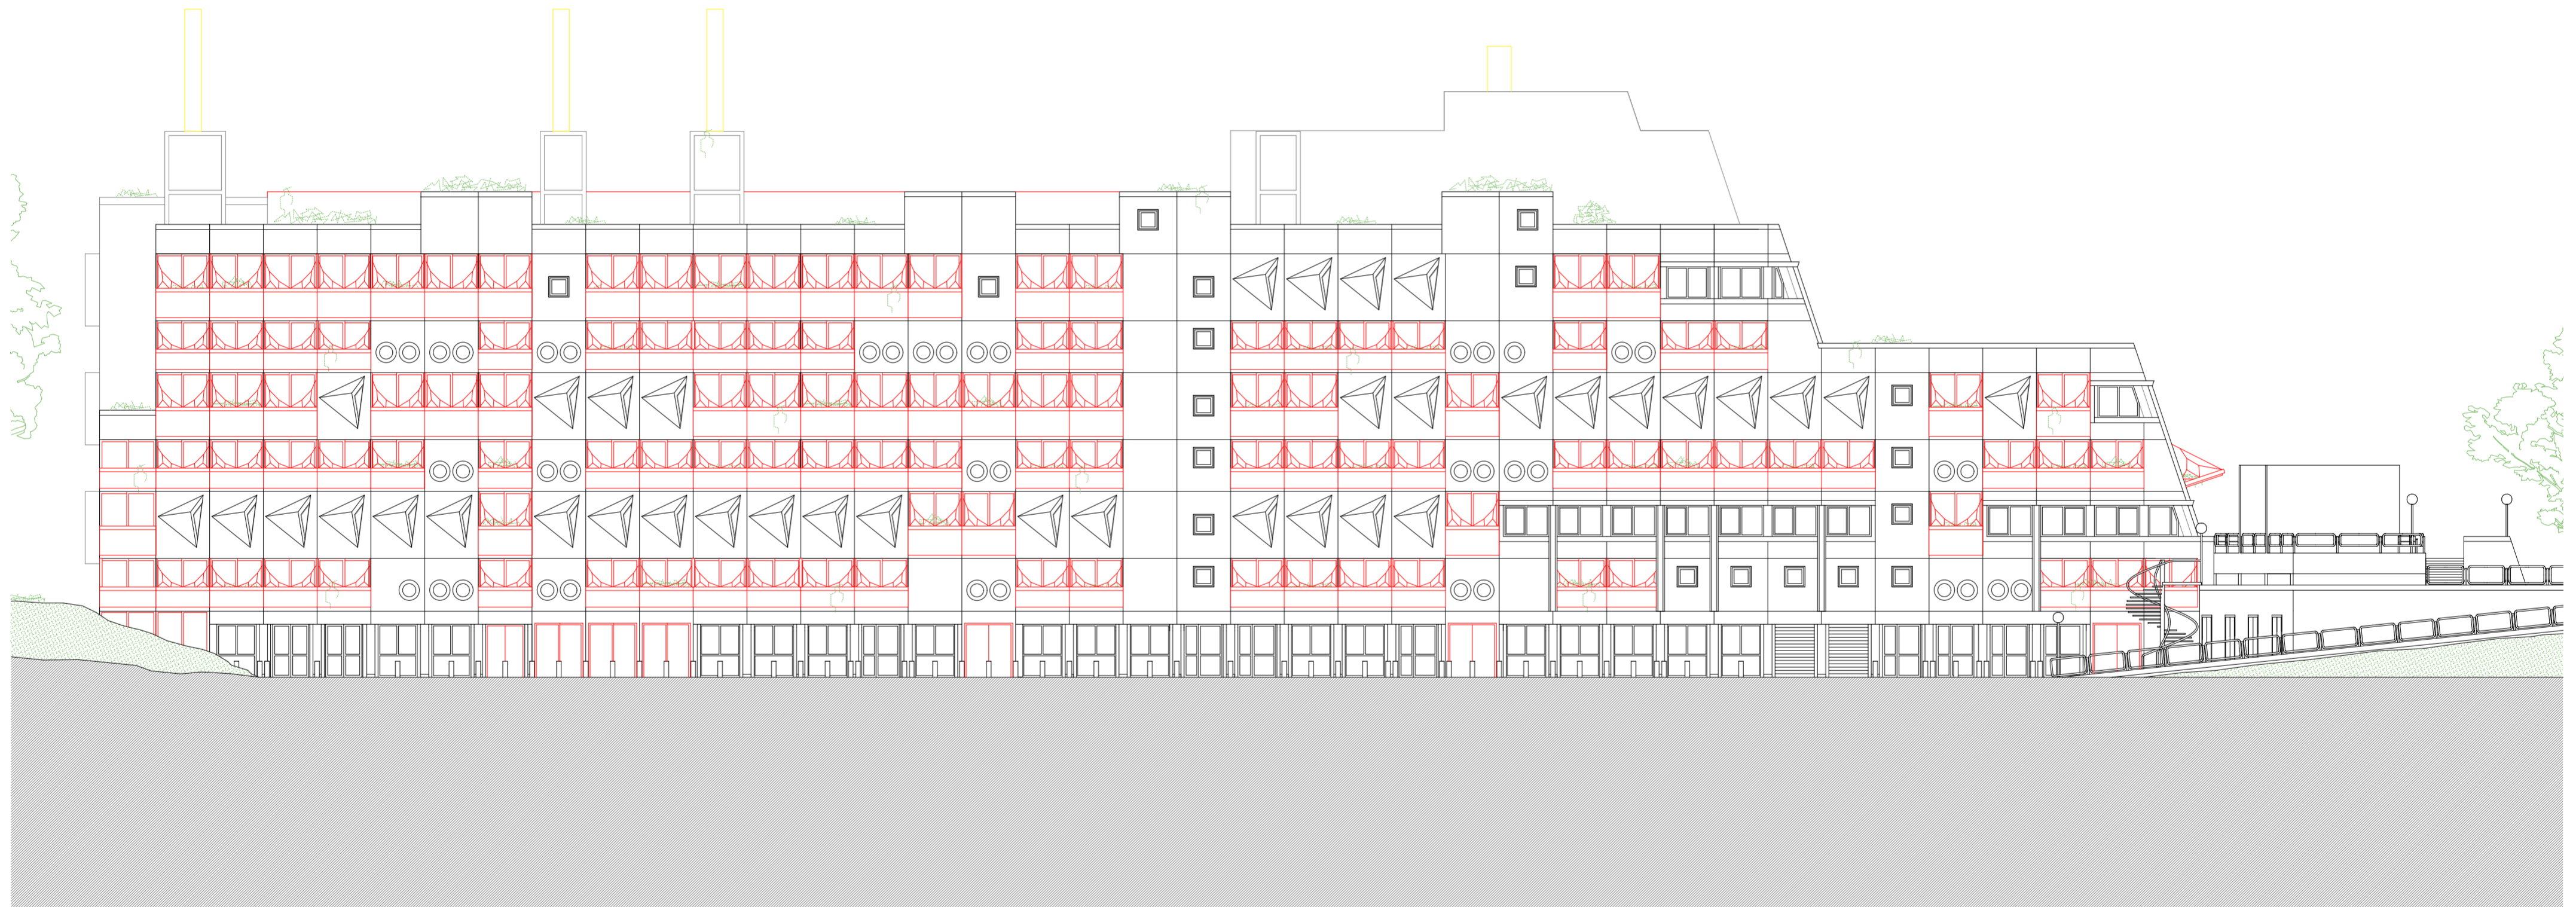

LONGITUDINAL SECTION A-A

MÄUSEBUNKER CC

© b+ Prototypen GmbH (bplus.xyz, 2023)

This work is licensed under the Creative Commons Attribution-NonCommercial-NoDerivatives [CC BY-NC-ND] License. You are free to download and use this work, provided that you do not make a profit from it, you attribute the work to b+ / bplus.xyz and you do not create derivative works based on it.