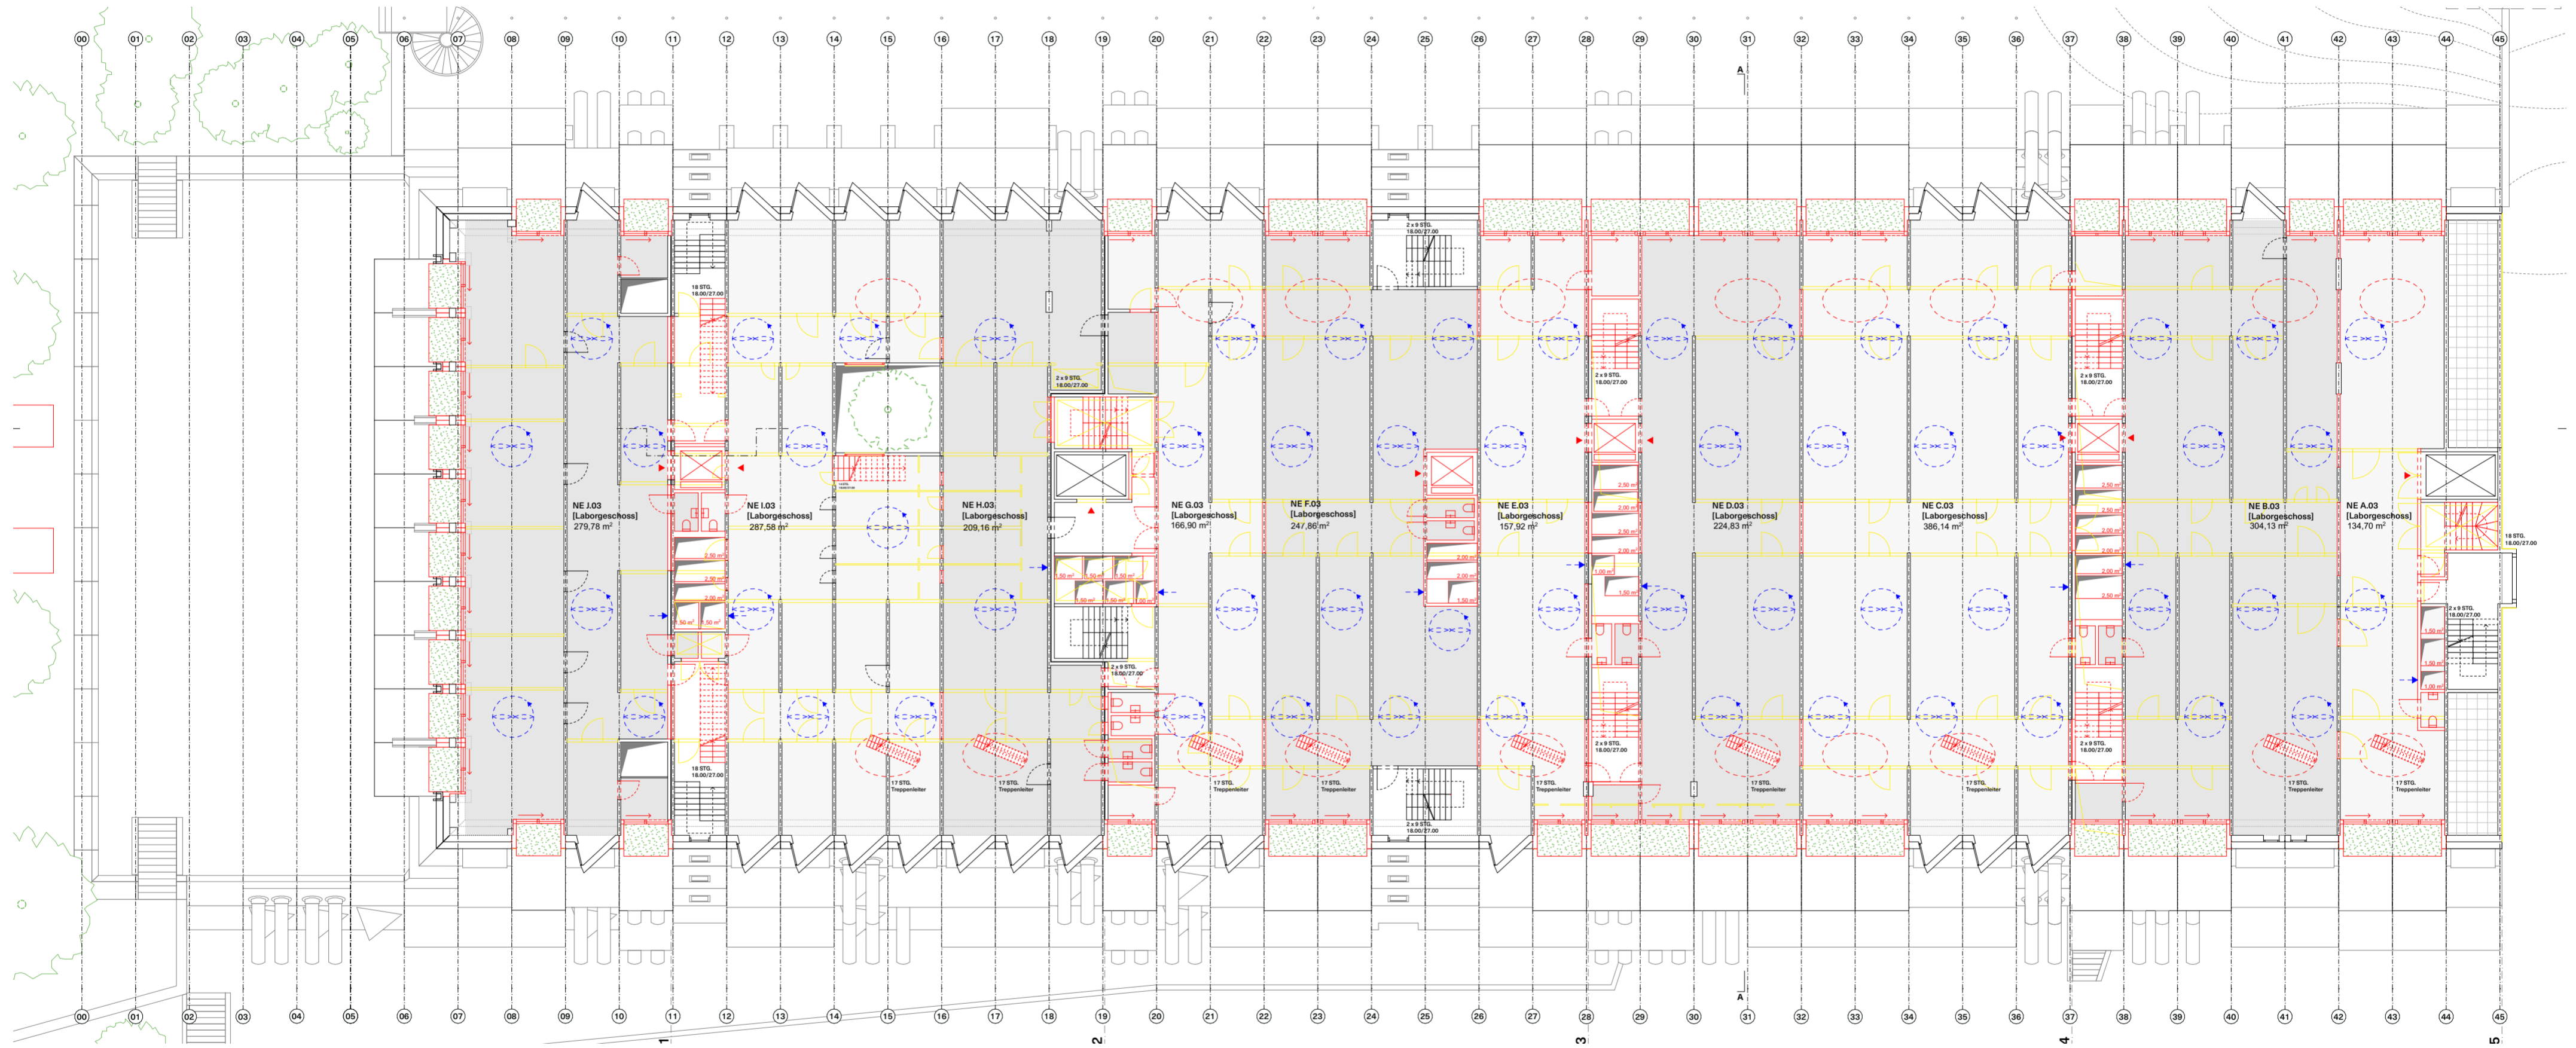

MÄUSEBUNKER CC

DUPLEX 03

DUPLEX 04

PROGRAM-SCHEME

MÄUSEBUNKER CC

LEVEL 2 (higher level of duplex 03)

© b+ Prototypen GmbH (bplus.xyz, 2023)

This work is licensed under the Creative Commons Attribution-NonCommercial-NoDerivatives [CC BY-NC-ND] License. You are free to download and use this work, provided that you do not make a profit from it, you attribute the work to b+ / bplus.xyz and you do not create derivative works based on it.