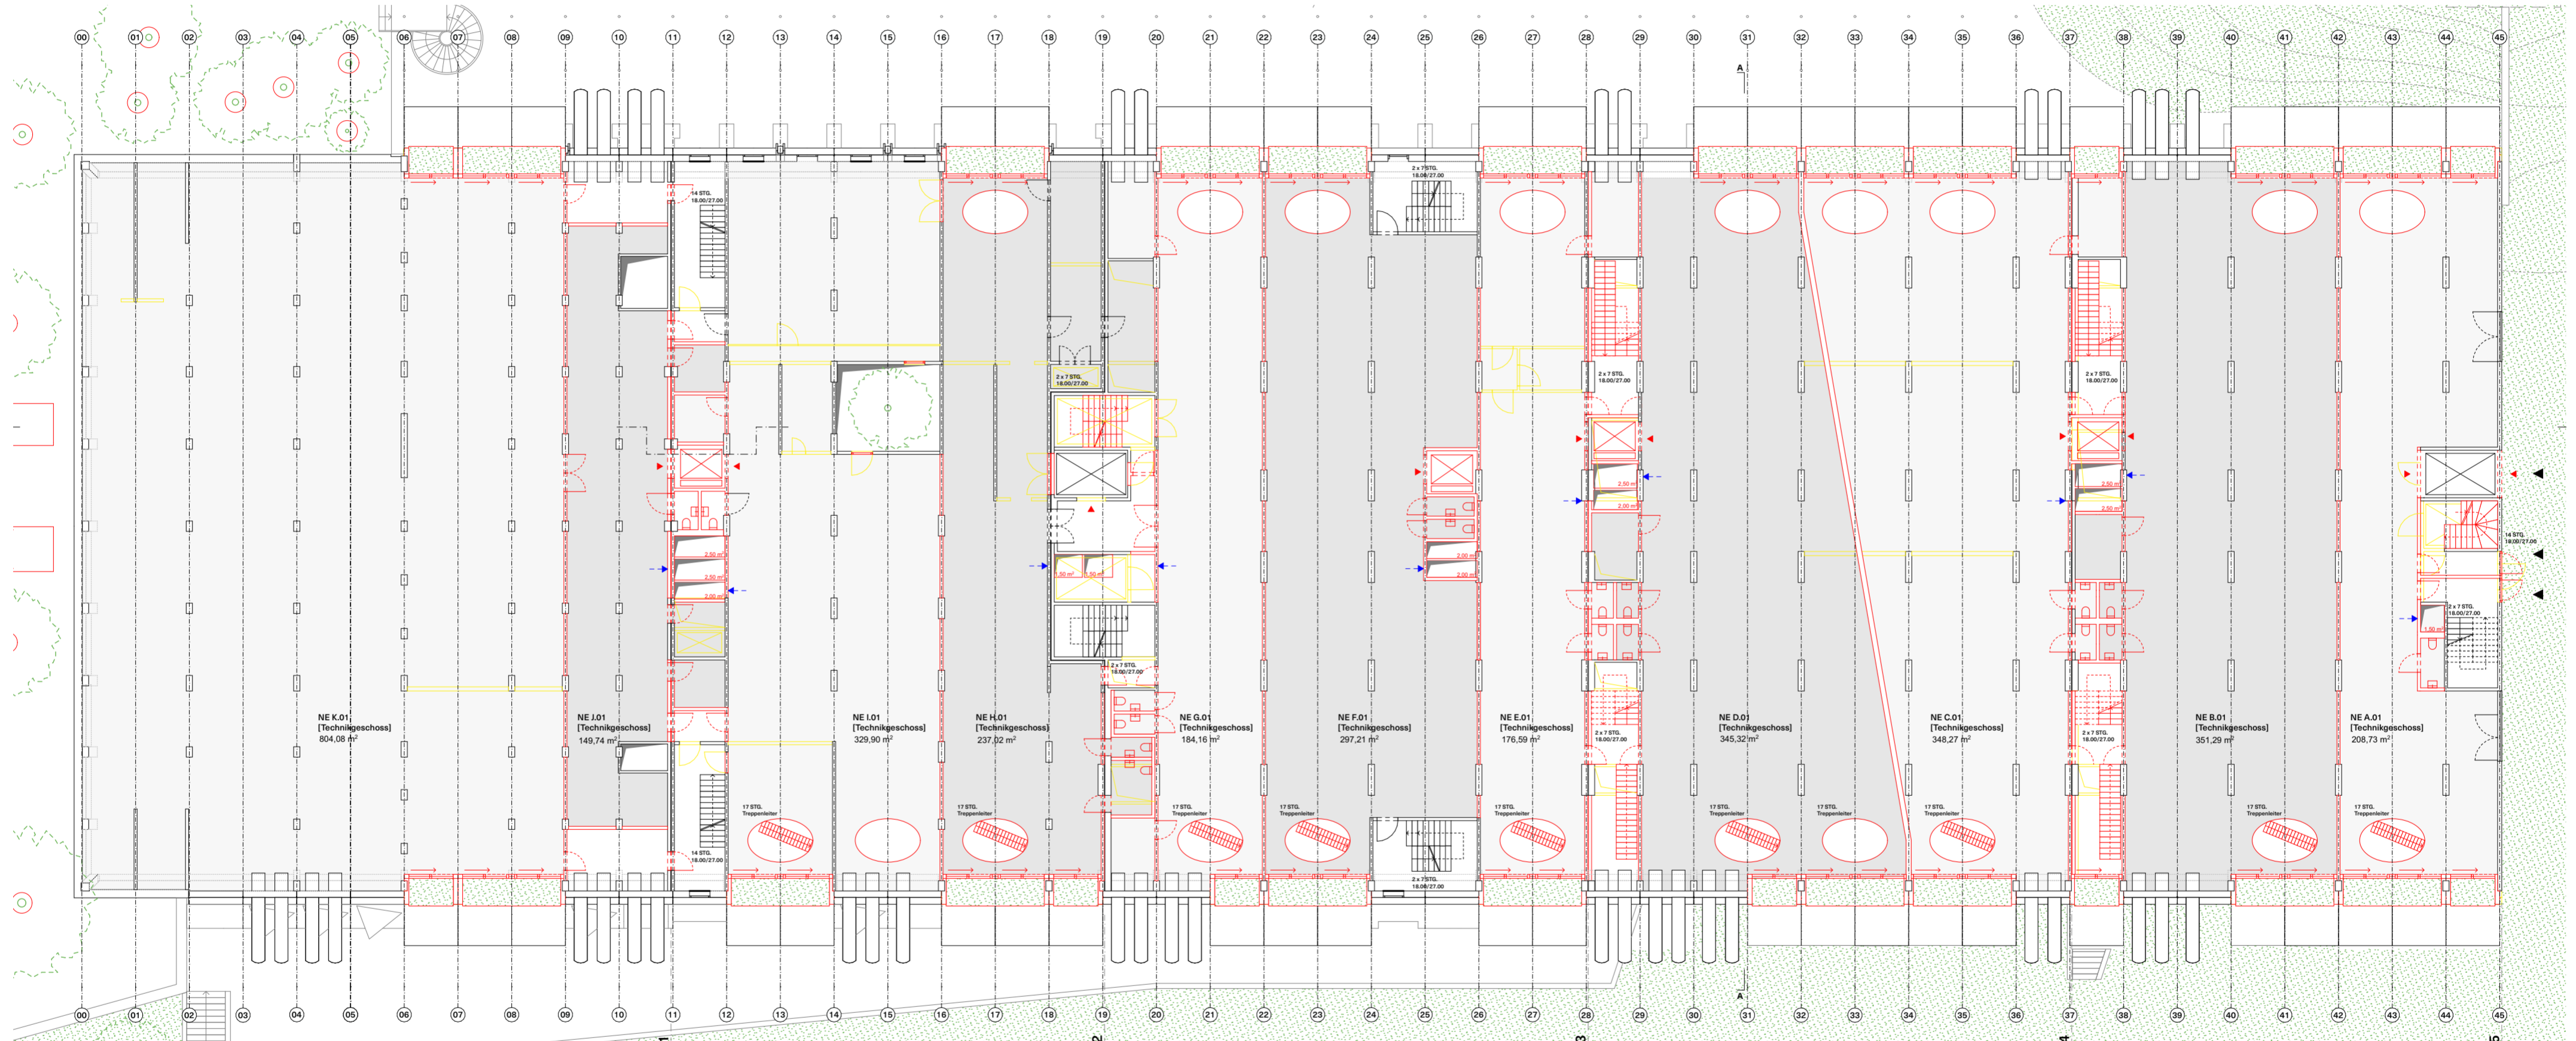

LEVEL -2 (higher level of duplex 01)

MÄUSEBUNKER CC

© b+ Prototypen GmbH (bplus.xyz, 2023)

This work is licensed under the Creative Commons Attribution-NonCommercial-NoDerivatives [CC BY-NC-ND] License. You are free to download and use this work, provided that you do not make a profit from it, you attribute the work to b+ / bplus.xyz and you do not create derivative works based on it.